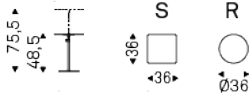

STEP

Design: Paolo Cattelan

Dimension